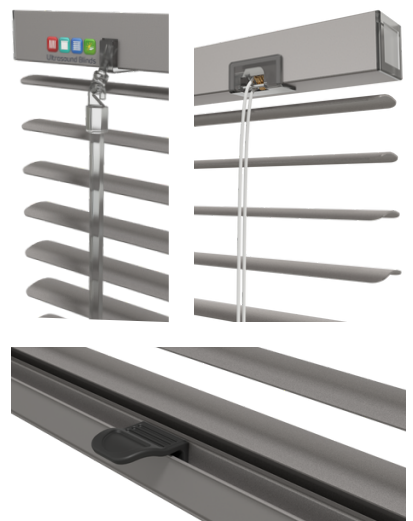

ENDLESS POSSIBILITIES

Wand Operated Venetian Blind Systems

Simple sophistication, timeless quality — our wand-operated Venetian blinds have a cord to raise and lower the blind, and a tilting wand to rotate the slats for flexible light entry. Venetian blind systems are designed to offer a smooth operation so they work effortlessly, even at maximum dimensions. All our Venetian blind systems are child safe and fully comply with BS EN 13120.

FRAMED VENETIAN BLIND SYSTEMS

Ultrasound Blinds bespoke Venetians blinds are built into a specialist Framed unit designed to integrate perfectly onto every window. Hand-operated, the blind is lowered and raised using a grip handle and slats are rotated with a tilting wand for precise light entry. Tensioned systems are suitable for angled windows or free-hanging, with metal or wood 25mm horizontal slats with colour co-ordinated hardware. For enhanced privacy and effective room darkening, our dim-out configuration allows for the tightest slat closure presenting no visible holes when the slats are closed.