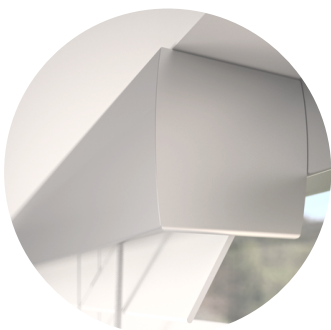

OPERATING CORD TASSELS

Colour co-ordinating cone tassels are supplied with all Venetian blind systems. Aluminium cylinder tassels create stunning finishing details, available in 7 colours: White, Brass, Chrome, Black, Brushed Aluminium, Anthracite, Copper.

HEADRAIL VALANCE

A colour matching pelmet and return ends conceal the headrail and a premium valance option adds a stylish finish for the ultimate hardware concealment.

WOODEN SLAT STAINED ENDS

Customers can choose to have the ends of their wood slats stained.