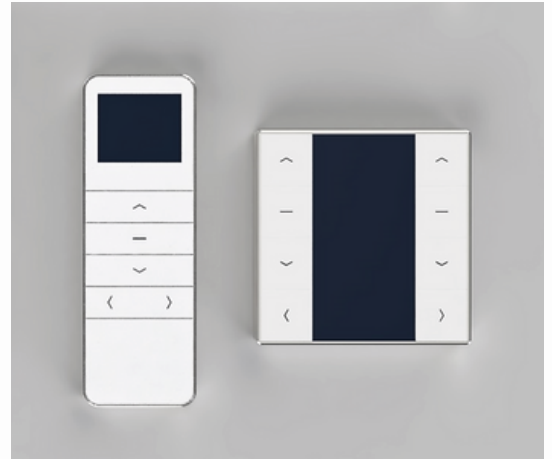

ELECTRIC VENETIAN BLIND SYSTEMS

MORE > LESS
AUTOMATIC WINDOW SHADING

UB WVB-E / UB MVB-E

Our motorised Venetian blinds are compatible with all major control system providers, working seamlessly alongside other services and devices to deliver the perfect connected home experience. Alternatively, the optional More>Less App offers the convenience of operating your blinds from your tablet or smartphone, wherever you are.

Featuring virtually silent operation and programmable intermediate soft stops. Our wide range of systems accommodates all blind sizes, fabric weight and preferred control methods. In some situations, where hard wiring to a window is not possible, Ultrasound Blinds battery-operated blinds are wireless and ideal for a retro-fit solution.